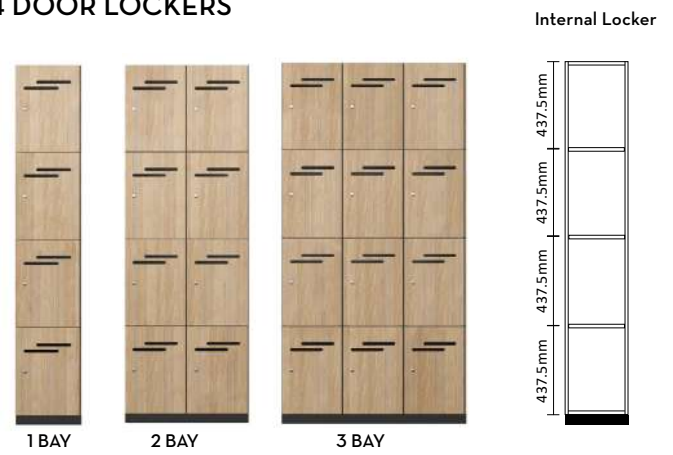

4 DOOR LOCKERS

CODE	QUANTITY	NO OF DOORS
LOCK04	1 Bay of 4 Door Locker 300mm (W)	4 DOORS
	2 Bays of 4 Door Locker 600mm (W)	8 DOORS
	3 Bays of 4 Door Locker 900mm (W)	12 DOORS