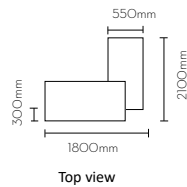

(Images shown as a left hand return)