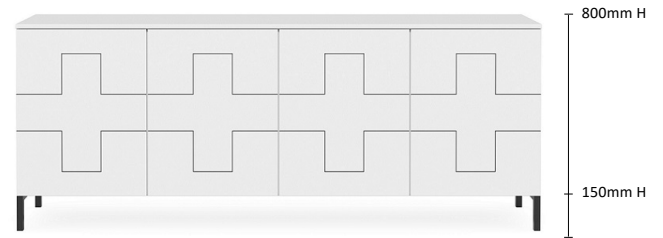

VIDA CREDENZA

FEATURES GROOVED PATTERN

When ordering Please specify Colour/ 1 Adjustable Shelf / Adjustable Feet/ Back Powdercoat Legs / All internals including back are in Black / All other colour or design specifications P.O.A / Push To Open

CODE	DIMENSION	DOORS
RECCREVI1504	1500W x 450D x 800H	4
RECCREVI1804	1800W x 450D x 800H	4
RECCREVI2104	2100W x 450D x 800H	4
RECCREVI2404	2400W x 450D x 800H	4