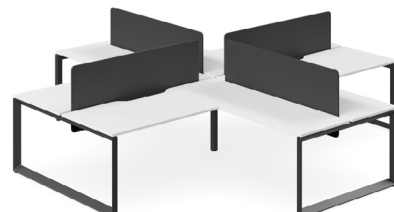

4 Way Workstation (Desk & Return shown)

Base Finish: White / Black (Image shown 600H OPTIC Screen)

Radial or Splayed Tops - Same price

4 SONIK 600H Screens

CODE	TOP SIZE	OVERALL SIZE	POD
PLZ4XSYS 18071807	1800L	1800L x 750D x 1800L x 750D x 725H	4

4 OPTIC 600H Screens

CODE	TOP SIZE	OVERALL SIZE	POD
PLZ4XSYS 18071807	1800L	1800L x 750D x 1800L x 750D x 725H	4