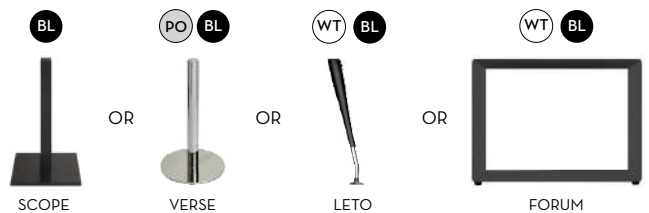

TABLE LEG OPTIONS