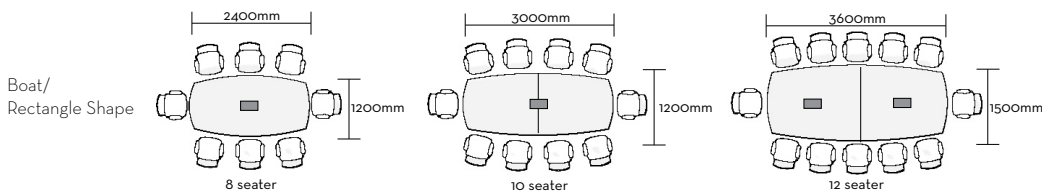

Top Finish Options: Standard 46 Colours

TOP SHAPES OPTIONS

SHARK NOSE OPTION

POWER DOCK OPTION

SURROUND BOARDROOM TABLE

NEW

FEATURES

More Sizes Available P.O.A / Featuring the New Laminex Surround Product this base is painted in standard paint colours and matched with our 46 Standard Colour 25mm Top / Featured Scallop 45 / Refer to website for more details