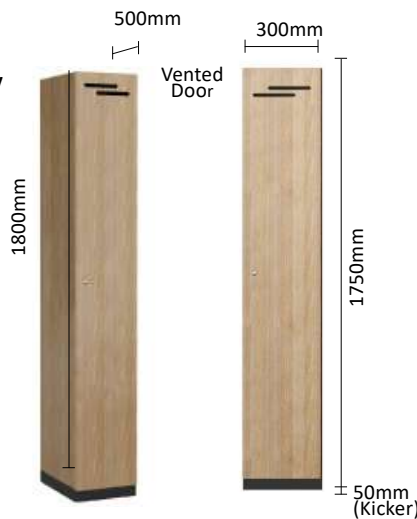

From wall to wall:

- Finish of End Side Panels: White or Black (WT) (BL)