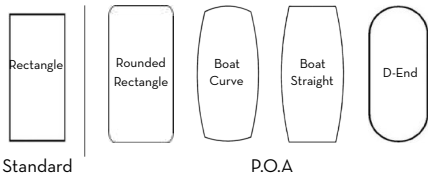

TOP SHAPES OPTIONS