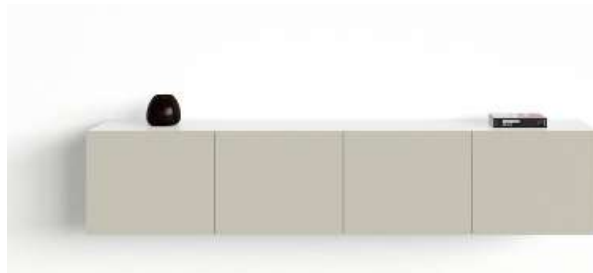

FLOATING WALL CREDENZA - FL 02 **NEW**

FEATURES

Please specify Colour / Pull To Open

CODE	DIMENSION	DOORS
FLOC0215	1500W x 350D x 400H	3
FLOC0218	1800W x 350D x 400H	3
FLOC0221	2100W x 350D x 400H	4
FLOC0224	2400W x 350D x 400H	4