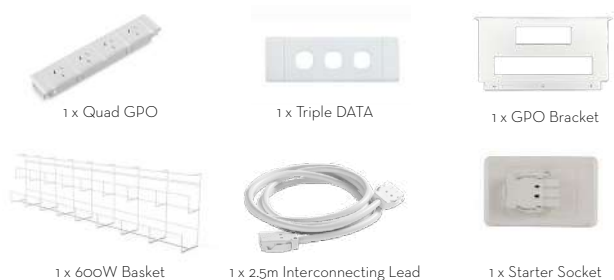

SOFT WIRE KIT - BLACK AND WHITE

All included Data Kit listed below: Black and White

CODE	STYLE
PWRDTKIT4	Soft Wire Kit (Suits 1500 ~ 1600 Desk)
	Soft Wire Kit (Suits 1800 ~ 2100 Desk)
	Wall Starter up to 6 Connects