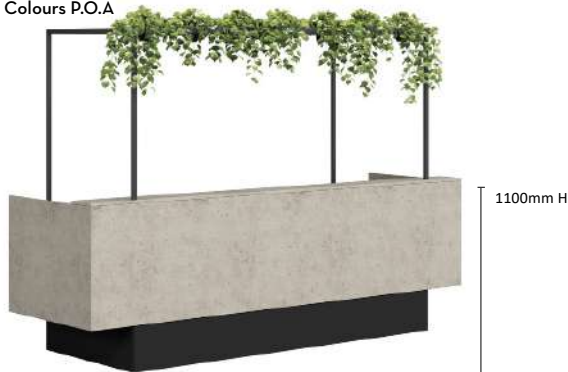

CODE	DIMENSION
IRSRCP1809	1800W x 900D x 1100H
IRSRCP2109	2100W x 900D x 1100H
IRSRCP2409	2400W x 900D x 1100H

SKYE RECEPTION DESK

NEW

FEATURES

Shown in Laminex Manhattan Concrete 18mm / 19mm Tube Frame
Prices are reflective in Special Colours p. 88
Boxed in base and welded frame feature / Plants Optional P.O.A
Standard Colours P.O.A