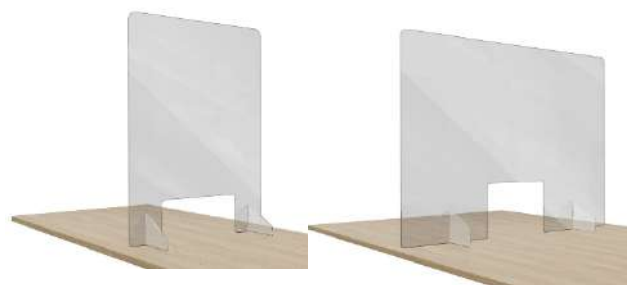

PERSPEX SCREENS - SNEEZE GUARDS

CODE	DIMENSION
PRSPCSRNG080	600W x 800H
PRSPCSRN1280	1200W x 800H