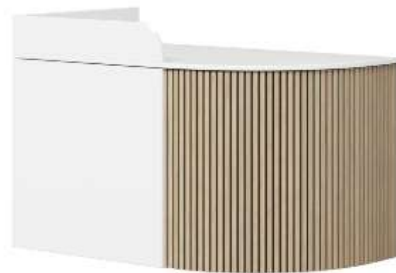

Right Hand Shown

CODE	DIMENSION
ROXIMINIRCP018	1800W x 900D x 750H
ROXIMINIRCP021	2100W x 900D x 750H
ROXIMINIRCP021	2400W x 900D x 750H