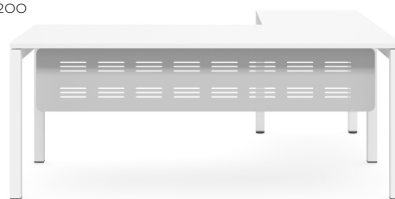

PLAZA DESK WITH RETURN

FEATURES

Frame Finish in Black or White/ Top 25mm Thickness
Cable Hole Included / Modesty Panel Black or White
White Top: White 200

CODE	DESK	RETURN
PLZWS18071806	(1800L x 750D) x	(1800L x 600D) x 725H
PLZWS18091806	(1800L x 900D) x	(1800L x 600D) x 725H
OPTION	Assembly of Frame