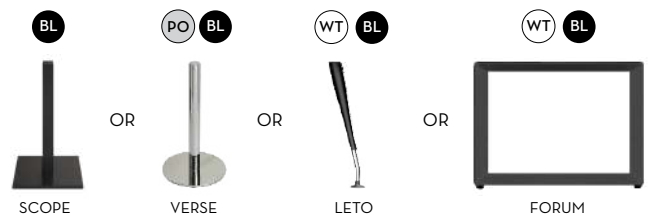

TABLE LEG OPTIONS