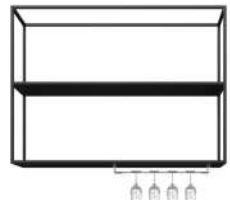

Ceiling Welded Bar Rack P.O.A

FEATURES

When ordering Please specify Colour / 25mm Thick Construction / If supplying own fridge please organise to be delivered to DDK / Supply of Bar Fridge P.O.A / Blade Handles