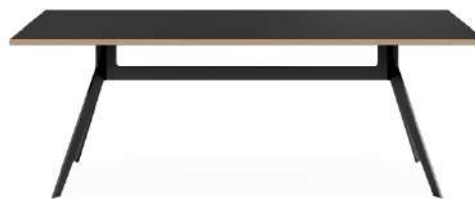

DELTA

FEATURES

Frame Finish in Black/ Top 25mm Thickness / Modesty Option

CODE	DIMENSION
DNVEX1807	1800L x 750D x 750H
DNVEX2109	2100L x 900D x 750H
OPTION	Fully Assembled Melamine Modesty Panel 130H add +