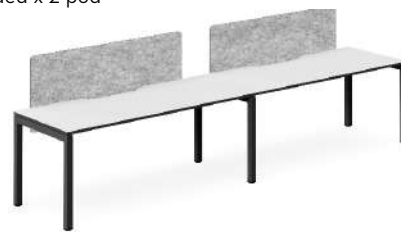

Bench Single Sided x 2 pod

Base Finish: White / Black (Image shown 600H SONIK Screen)
White Top: Laminex White 200

2 SONIK 600H Screens

CODE	TOP SIZE	OVERALL SIZE	POD
PLZDES3007	1500L	3000L x 750D x 725H	2
PLZDES3607	1800L	3600L x 750D x 725H	2

2 OPTIC 600H Screens

CODE	TOP SIZE	OVERALL SIZE	POD
PLZDES3007	1500L	3000L x 750D x 725H	2
PLZDES3607	1800L	3600L x 750D x 725H	2