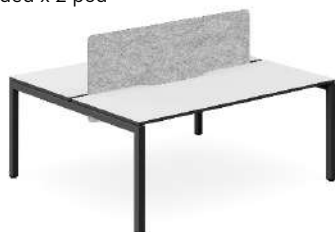

Bench Double Sided x 2 pod

Base Finish: White / Black (Image shown 600H SONIK Screen)
White Top: Laminex White 200

1 SONIK 600H Screens

CODE	TOP SIZE	OVERALL SIZE	POD
PLZ2SYS15	1500L	1500L x 1500D x 725H	2
PLZ2SYS18	1800L	1800L x 1500D x 725H	2

1 OPTIC 600H Screen

CODE	TOP SIZE	OVERALL SIZE	POD
PLZ2SYS15	1500L	1500L x 1500D x 725H	2
PLZ2SYS18	1800L	1800L x 1500D x 725H	2