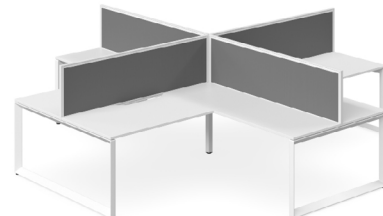

4 Way Workstation (Desk & Return shown)

(Image shown 500H TEK Screens)

Base Finish: White / Black

Radial or Splayed Tops

4 TEK 500H Screens

CODE	TOP SIZE	OVERALL SIZE	POD
FOR4XSYS 18071807	1800L	1800L x 750D x 1800L x 750D x 725H	4

SOFT WIRE KIT - WHITE AND BLACK

All included Data Kit listed below:

CODE	STYLE
PWRDTKIT4	Soft Wire Kit (Suits 1500 ~ 1600 Desk)
	Soft Wire Kit (Suits 1800 ~ 2100 Desk)
	Wall Starter up to 6 Connects

- Soft Wire Kit available in White and Black

- Calculate 1 Kit Per Desk when allowing Power and Data