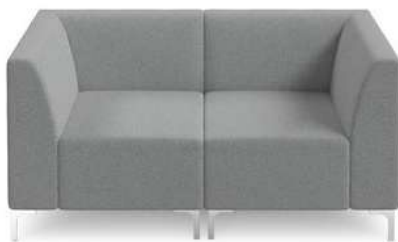

SG DG
Limited Edition

KONNECT OTTOMAN

Code: ICKOOTDG

Seat Height: 420(H)

Overall: 550(W) x 750(D) x 420(H)

Material: Seat & Back - Grey / Silver Grey Fabric Upholstered

Base - Steel Chrome Finish

CONFIGURATION - A
Konnect Corner: x 2