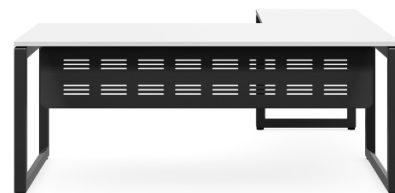

CODE	DESK	RETURN
FORWS18071806	(1800L x 750D) x	(1800L x 600D) x 725H
FORWS18091806	(1800L x 900D) x	(1800L x 600D) x 725H
OPTION	Assembly of Frame