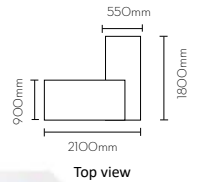

GEO SLAB END DESK (Flush at the Front)

The GEO Slab End still with feature tile-lines on the return undercarriage and customizable to fit your space.

2100mm

(Images shown as a left hand return)

Finish Options: **Colour swatches page 86 (EO Board)**
Cable Hole to your preferred placement (included)

CODE	DESK	RETURN
GEOSLABEX21091805	(2100L x 900D) x	(1800L x 550D) x 725H
GEOSLABEX24091805	(2400L x 900D) x	(1800L x 550D) x 725H