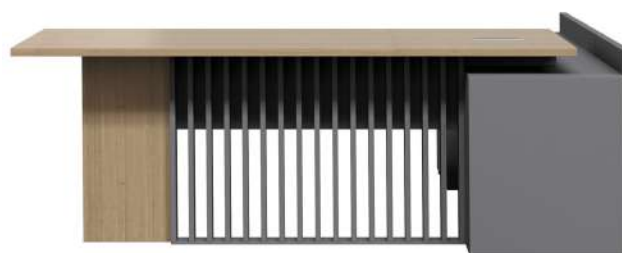

Privacy Panel Laminex Manhattan

CODE	DIMENSION
ATLSDSK1809	1800L x 900D x 725H
ATLSDSK2109	2100L x 900D x 725H

VAULT EXECUTIVE DESK

NEW

FEATURES

Has a backbone of its own, with its blunt strong straight forward lines and wrap around panel makes this executive desk an elite and elegant piece.