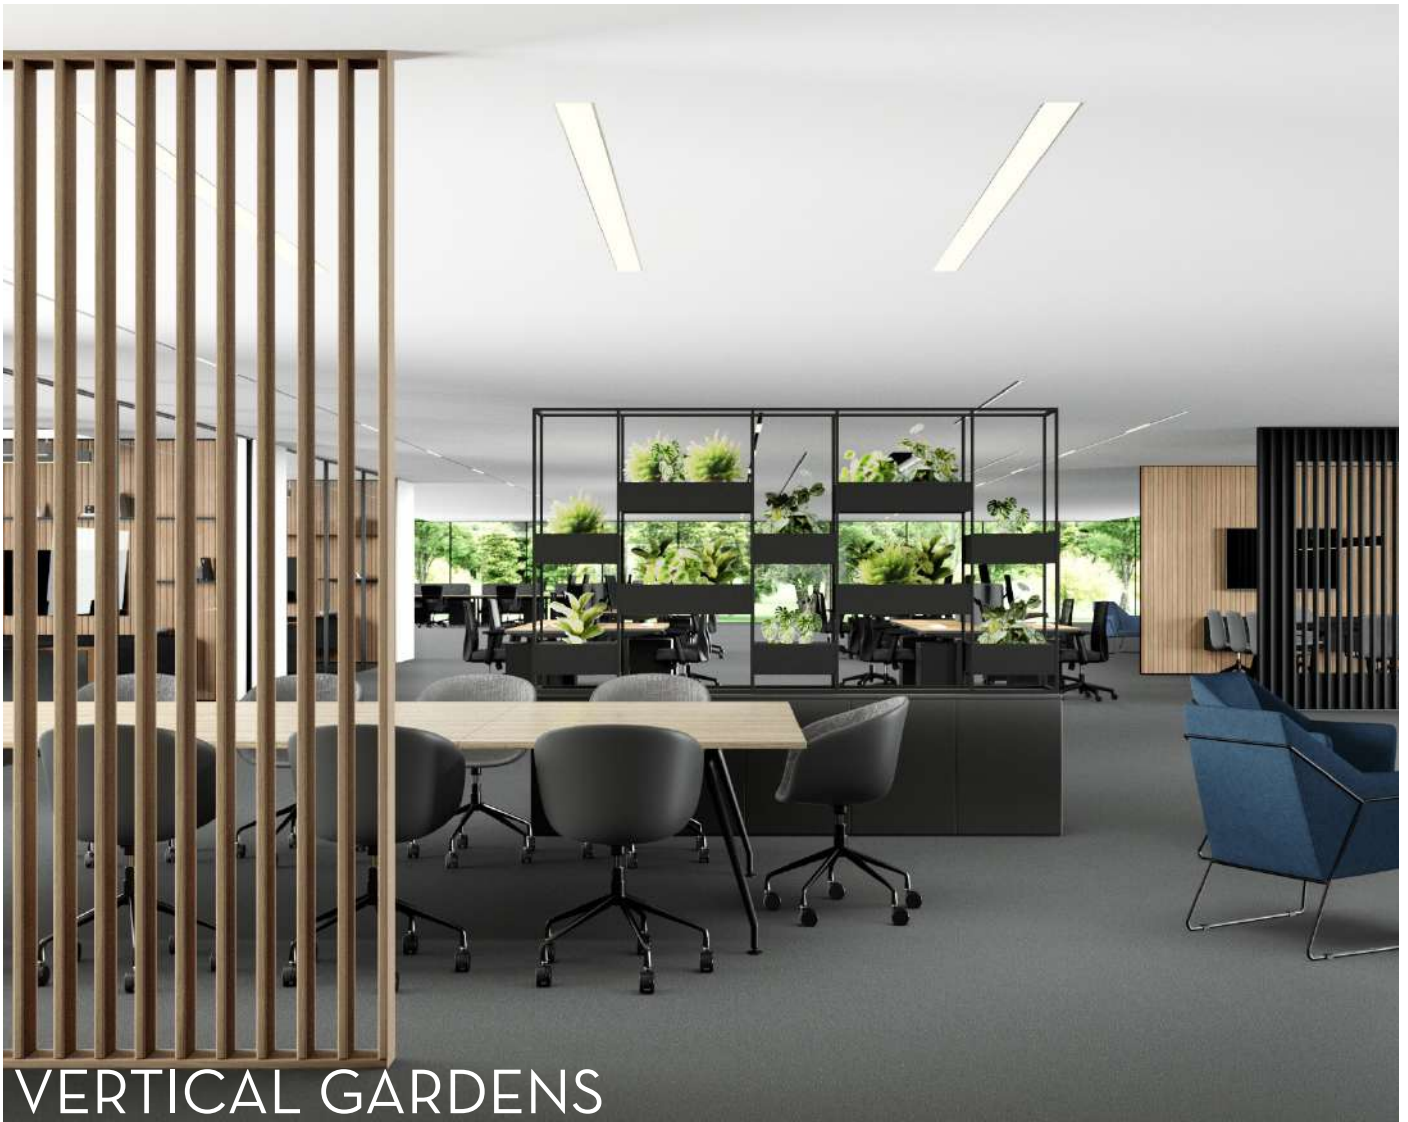

NEW

FEATURES

Suits 42 Inch TV / TV and Bracket NOT Supplied

CODE	DIMENSION
TVWLUT	1800W x 150D x 1200H

VERTICAL GARDENS

Vertical Gardens are now the new norm in every office space. Adding greenery is the simplest way to bring life back into the workspace, creating an environment that people want to work in. Vertical Gardens can be used to create breakout areas to encourage collaboration amongst staff, and also offer a quiet space bringing nature to you.