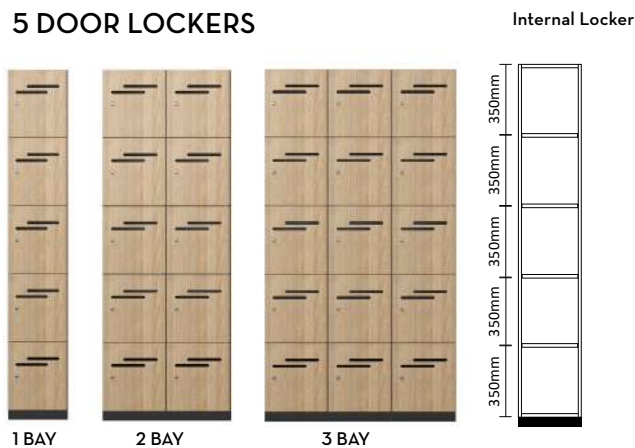

5 DOOR LOCKERS

CODE	QUANTITY	NO OF DOORS
LOCK05	1 Bay of 5 Door Locker 300mm (W)	5 DOORS
	2 Bays of 5 Door Locker 600mm (W)	10 DOORS
	3 Bays of 5 Door Locker 900mm (W)	15 DOORS