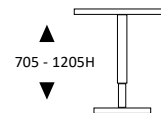

Left Hand Shown

CODE	DIMENSION
JZREC240811	2400W x 900D x 1100H
JZREC270811	2700W x 900D x 1100H
JZREC300811	3000W x 900D x 1100H

MIES 101 SELECTRIC OPERATOR

FEATURES

The Mies Selectric combines superior flexibility and quality in electronically operated true sit/stand desk. It's the ideal solution for changing your working position throughout the day, thus transforming the way you work.