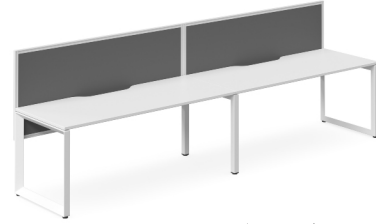

Bench Single Sided x 2 pod

Top view

(Image shown 700H TEK Screens)

Base Finish: White / Black

White Top: Laminex White 200

2 TEK 700H Screens

CODE	TOP SIZE	OVERALL SIZE	POD
FORDES3007	1500L	3000L x 750D x 725H	2
FORDES3607	1800L	3600L x 750D x 725H	2