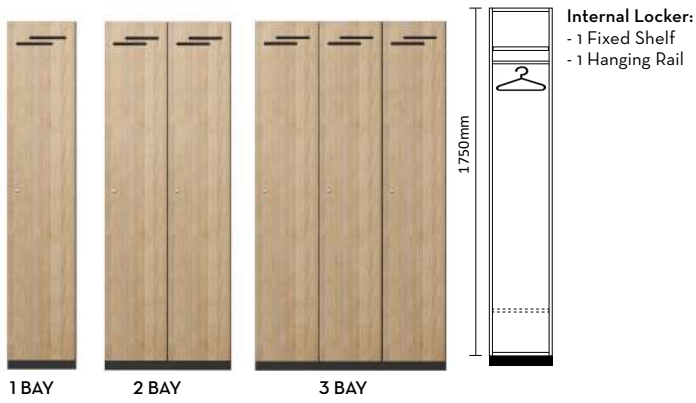

1 DOOR LOCKERS

CODE	QUANTITY	NO OF DOORS
LOCK01	1 Bay of 1 Door Locker 300mm (W)	1 DOORS
	2 Bays of 1 Door Locker 600mm (W)	2 DOORS
	3 Bays of 1 Door Locker 900mm (W)	3 DOORS