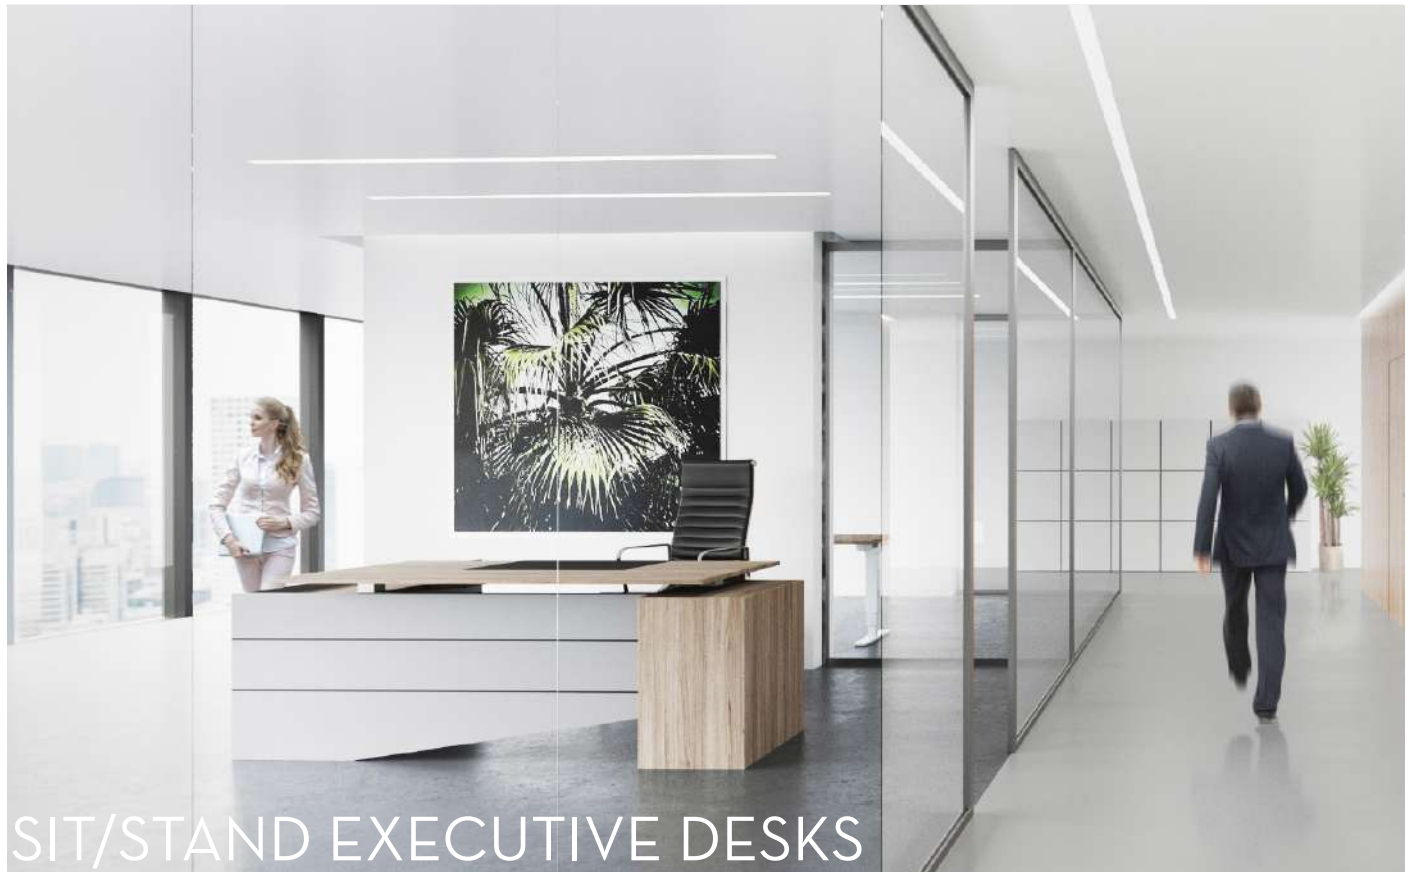

GEO EXECUTIVE DESK - 101 SELECTRIC

The Geo Selectric is considered the mother ship of the Geo Series. Its new and improved design features a two level return, and signature Geo lines, making it the fully ergonomic sit/ stand desk.