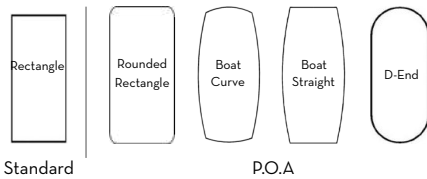

TOP SHAPES OPTIONS

Standard

P.O.A