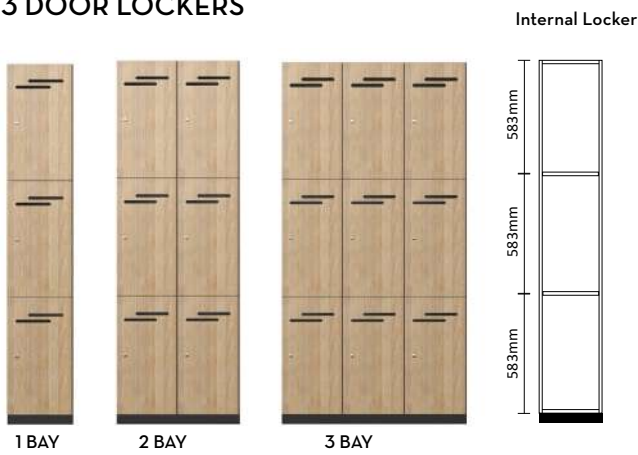

3 DOOR LOCKERS

CODE	QUANTITY	NO OF DOORS
LOCK03	1 Unit of 3 Lockers 300mm (W)	3 DOORS
	2 Bays of 3 Door Locker 600mm (W)	6 DOORS
	3 Bays of 3 Door Locker 900mm (W)	9 DOORS