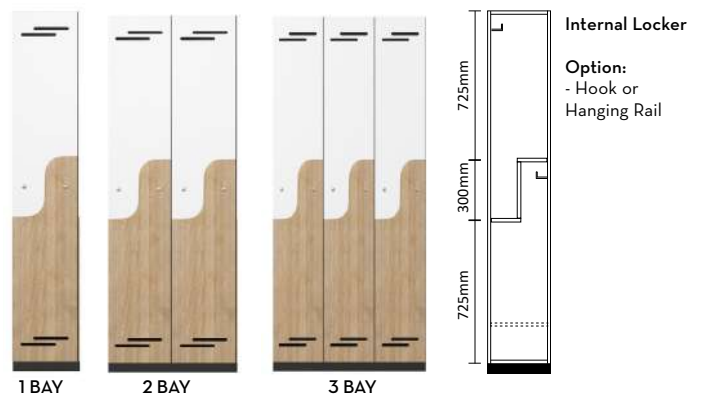

PUZZLE DOOR LOCKERS

CODE	QUANTITY	NO OF DOORS
PUZLOCK	1 Bay of Puzzle Door Locker 300mm (W)	2 DOORS
	2 Bays of Puzzle Door Locker 600mm (W)	4 DOORS
	3 Bays of Puzzle Door Locker 900mm (W)	6 DOORS