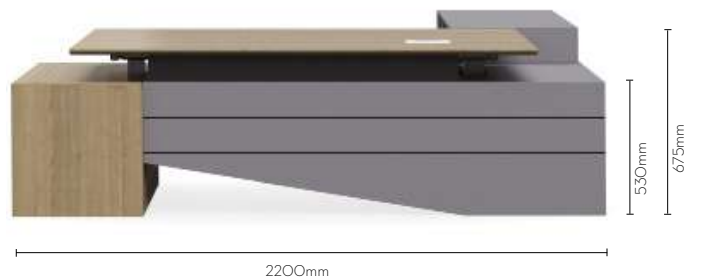

(Image shown as a left hand return)

Finish shown: Natural Walnut + Charcoal + Tile lines + Sharknosed Front Panel
Finish Options: **46 Standard Colours**
Rectangular Cable Hole to your preferred placement (included)