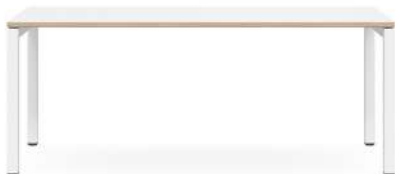

CODE	DESK	RETURN
CLDECLFRE1507	(1500L x 750D) x (1500L x 600D) x 725H	
CLDECLFRE1807	(1800L x 750D) x (1800L x 600D) x 725H	
CLDECLFRE1809	(1800L x 900D) x (1800L x 600D) x 725H	

PLAZA DESK

FEATURES

Frame Finish in Black or White/ Top 25mm Thickness
Cable Hole Included
White Top: White 200