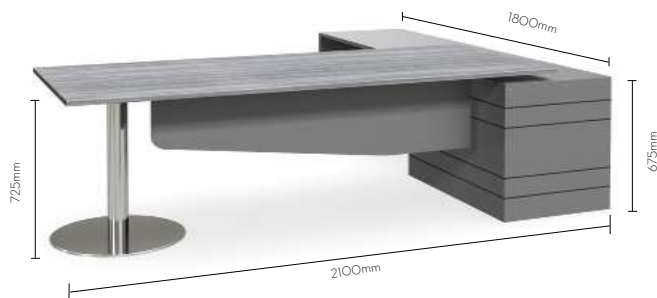

GEO VERSE

(Image shown as a left hand return)

Base Finish: Polished Stainless Steel / Black
Finish Options: **Standard 46 Colours**
Cable Hole to your preferred placement (included)

CODE	DESK	RETURN
GEOVEREX21092005	(2100L x 900D) x	(1800L x 550D) x 725H
GEOVEREX24092005	(2400L x 900D) x	(1800L x 550D) x 725H

GEO Desk back view

- 1 Open unit + Shelf
- Open space for Underdesk Pedestal (Add your Pedestal of Choice below)