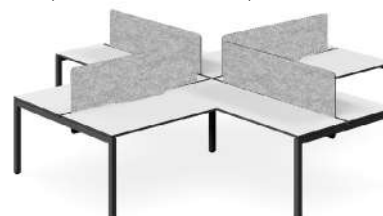

4 Way Workstation (Desk & Return shown)

Base Finish: White / Black (Image shown 600H SONIK Screen)

3 SONIK 600H Screens

CODE	TOP SIZE	OVERALL SIZE	POD
PLZ4XSYS 18071807	1800L	1800L x 750D x 1800L x 750D x 725H	4

3 OPTIC 600H Screens

CODE	TOP SIZE	OVERALL SIZE	POD
PLZ4XSYS 18071807	1800L	1800L x 750D x 1800L x 750D x 725H	4