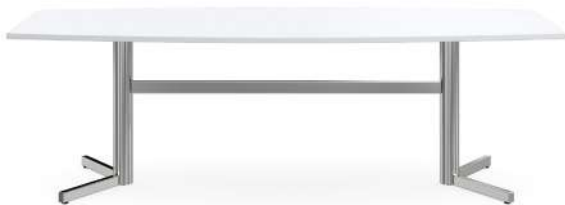

CODE	DIMENSION	LEG
IMSU1BA2109	2100L x 900D x 725H	2
IMSU1BA2412	2400L x 1200D x 725H	2
IMSU1BA2712	2700L x 1200D x 725H	2
IMSU1BA3012	3000L x 1200D x 725H	2
OPTION	Frame Assembly	

DUO SCOPE BOARDROOM TABLE

Base Finish: Powdercoat Black
Top Colour Choice 46 Standard Colours
25mm Thick Top / Price includes 18mm platter