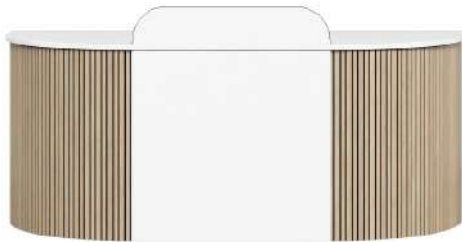

CODE	DIMENSION
RCXIFRTPNLRCP018	1800W x 900D x 1100H
RCXIFRTPNLRCP021	2100W x 900D x 1100H
RCXIFRTPNLRCP024	2400W x 900D x 1100H

ROXI RECEPTION DESK **NEW**

FEATURES

Ink Line Grooves for the Timber Batten Look / Slim up lifted privacy panel / Features curved uplift / Limited Colours Available