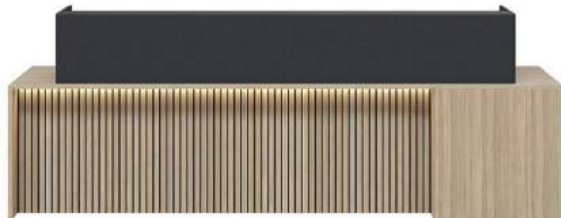

STERLING RECEPTION DESK

NEW

FEATURES

Hob is priced in Laminex Absolute Matte Black or White / Front Panels Feature DDK Ink Lines / For Return with Hob please contact customer service

Left Hand Shown

CODE	DIMENSION
STRLNGRCP2109	2100W x 900D x 1100H
STRLNGRCP2409	2400W x 900D x 1100H
STRLNGRCP2709	2700W x 900D x 1100H
STRLNGRCP3009	3000W x 900D x 1100H