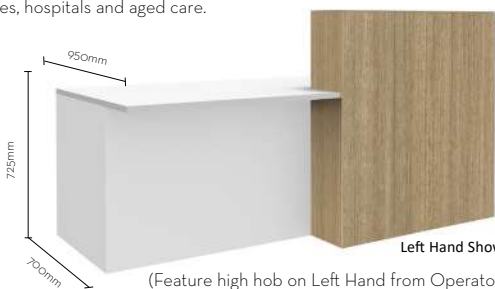

Left Hand Shown

CODE	DIMENSION
JZREC240811	2400W x 900D x 1100H
JZREC270811	2700W x 900D x 1100H
JZREC300811	3000W x 900D x 1100H

MIES 101 SELECTRIC OPERATOR

FEATURES

The Mies Selectric combines superior flexibility and quality in electronically operated true sit/stand desk. It's the ideal solution for changing your working position throughout the day, thus transforming the way you work.

CODE	DIMENSION
MISEL210812	2100W x 850D x 705 ~ 1205H

(Privacy Panel on the Left Hand from Operators Side shown)

SPLIT RECEPTION DESK

FEATURES

Its linear two tier design creates an inviting interactive space between receptionist and client, making it easily accessible for clients who are in wheelchairs or need to sit for short periods. Ideal for medical practices, hospitals and aged care.