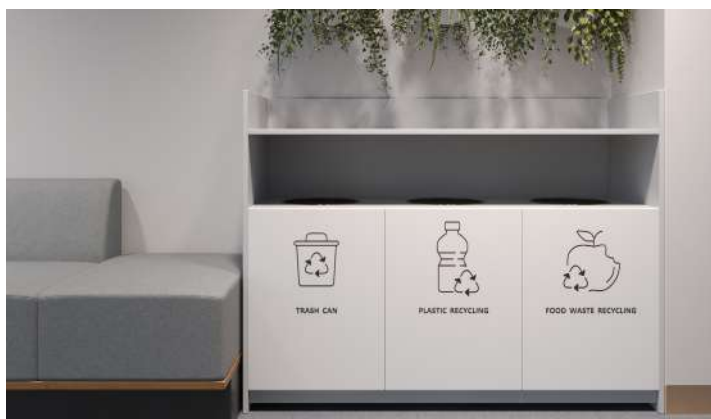

*Image shows BINOPENTOP x 3

*Decals Not Included